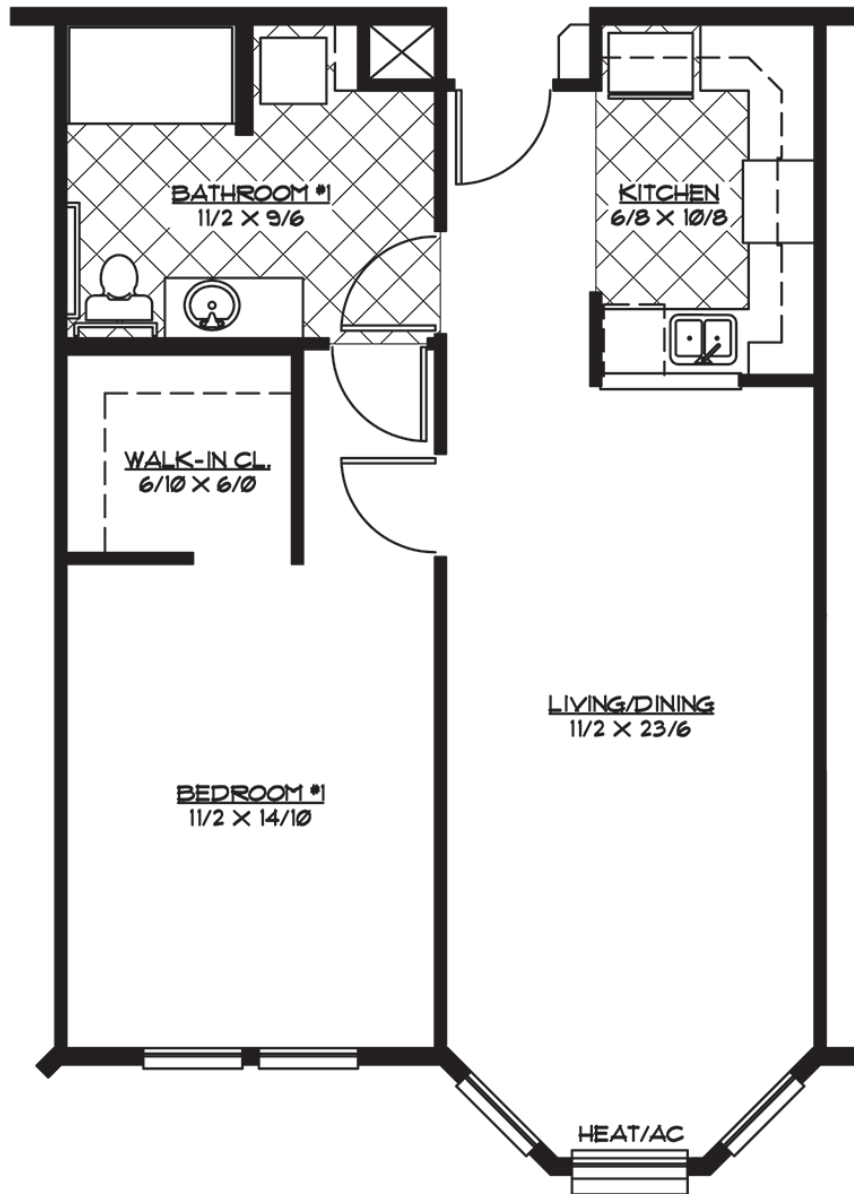

CherryWood
 V I L L A G E
Retirement Community
(503) 408-0404

The Greens & Wynridge - 1 Bedroom
766 Square Feet

Floor plans and square footages are approximate.

CherryWood Village | 1417 SE 107th Ave, Portland, OR 97216 | www.CherryWoodVillage.net

CherryWood
 V I L L A G E
Retirement Community
(503) 408-0404

The Greens & Wynridge - 2 Bedroom
 1,134 Square Feet

Floor plans and square footages are approximate.

CherryWood Village | 1417 SE 107th Ave, Portland, OR 97216 | www.CherryWoodVillage.net