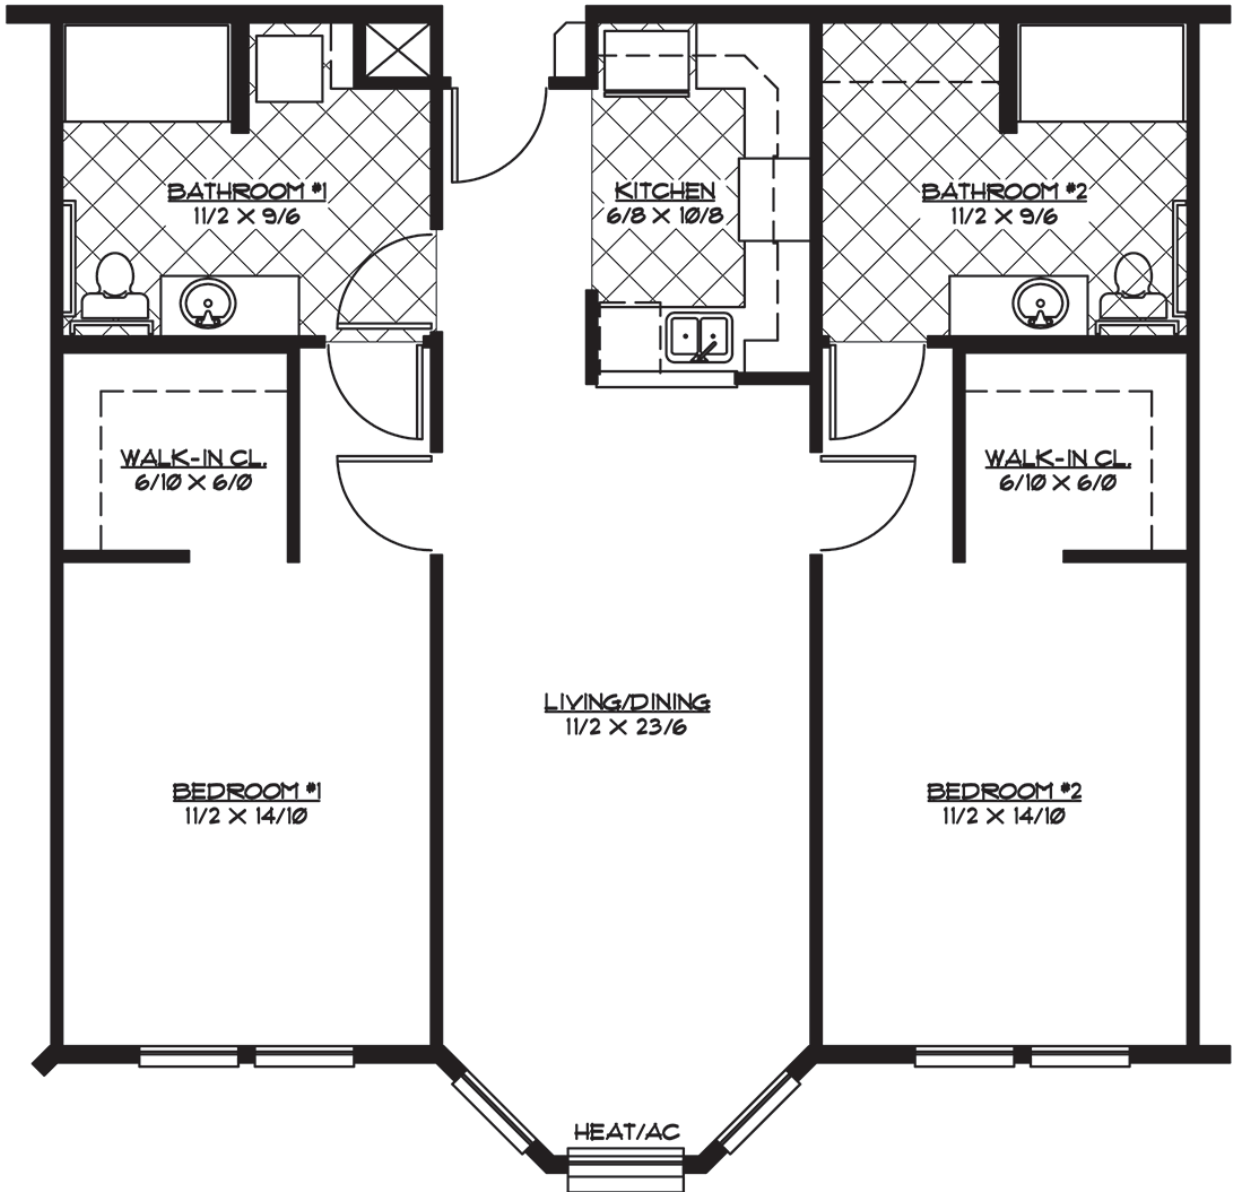

CherryWood
 V I L L A G E
Retirement Community
(503) 408-0404

The Greens & Wynridge - 1 Bedroom
766 Square Feet

Floor plans and square footages are approximate.

CherryWood Village | 1417 SE 107th Ave, Portland, OR 97216 | www.CherryWoodVillage.net

CherryWood
 V I L L A G E
Retirement Community
(503) 408-0404

The Greens & Wynridge - 2 Bedroom
 1,134 Square Feet

Floor plans and square footages are approximate.

CherryWood Village | 1417 SE 107th Ave, Portland, OR 97216 | www.CherryWoodVillage.net